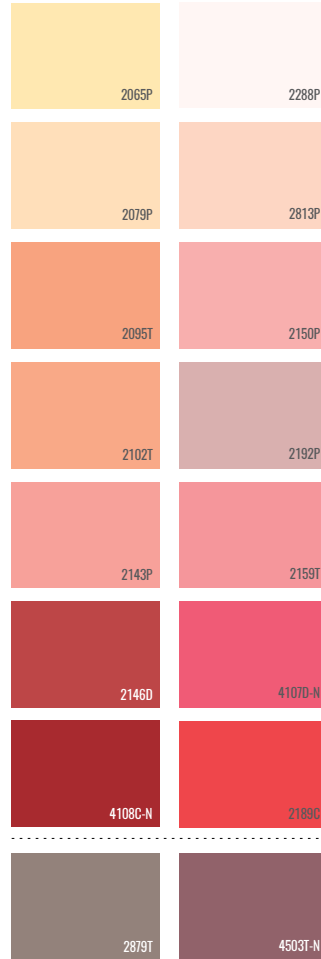

URBAN SENSE

All shades are for indicative purposes only. When applied, actual paint may differ slightly from colour chip and sheen shown.