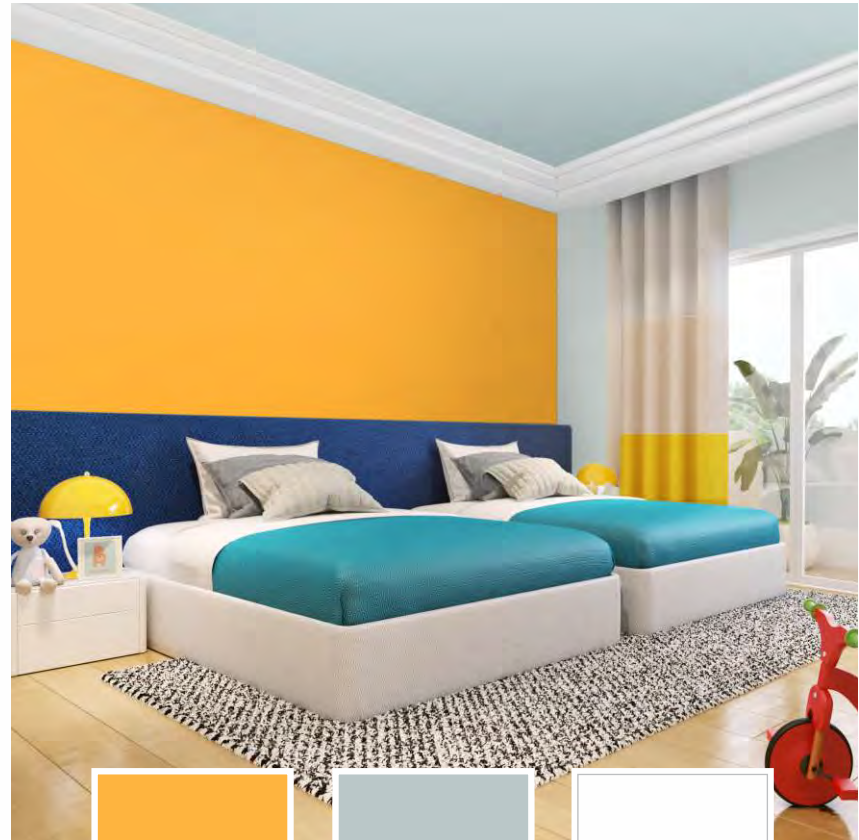

White

White