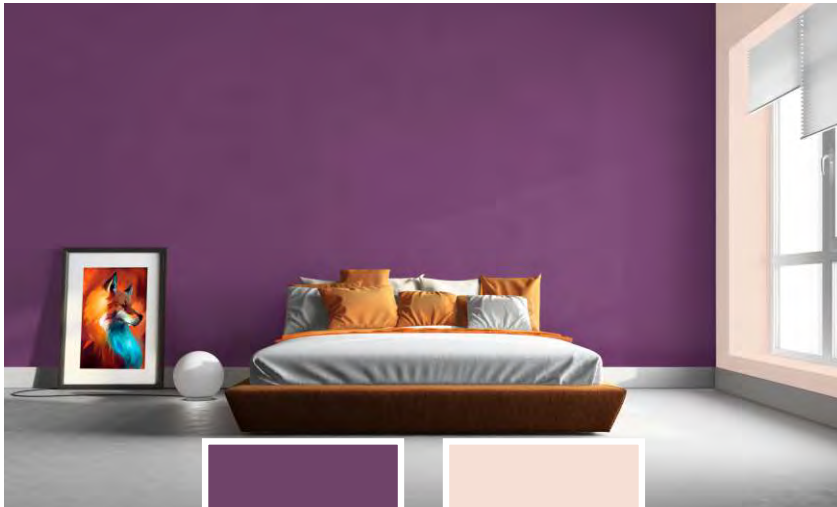

2266C Violette

2141P Pink Pearl