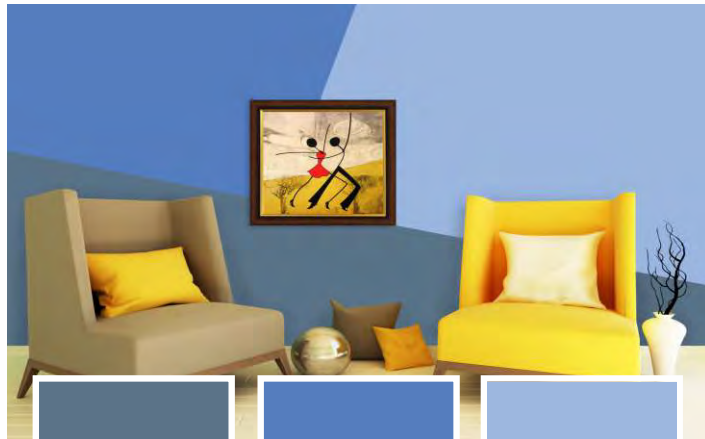

BED ROOM

LIVING SPACE

OTHER SPACE

20

21

22

23

24

25

26

27

KIDS ZONE