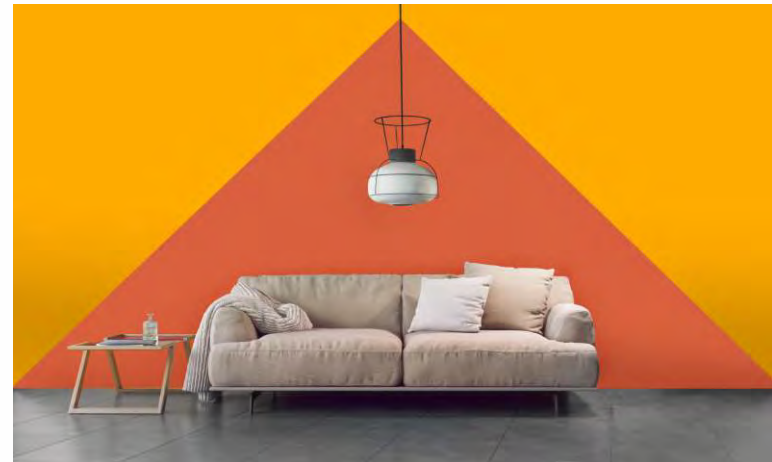

BED ROOM

LIVING SPACE

OTHER SPACE

- 20
- 21
- 22
- 23
- 24
- 25
- 26
- 27

KIDS ZONE