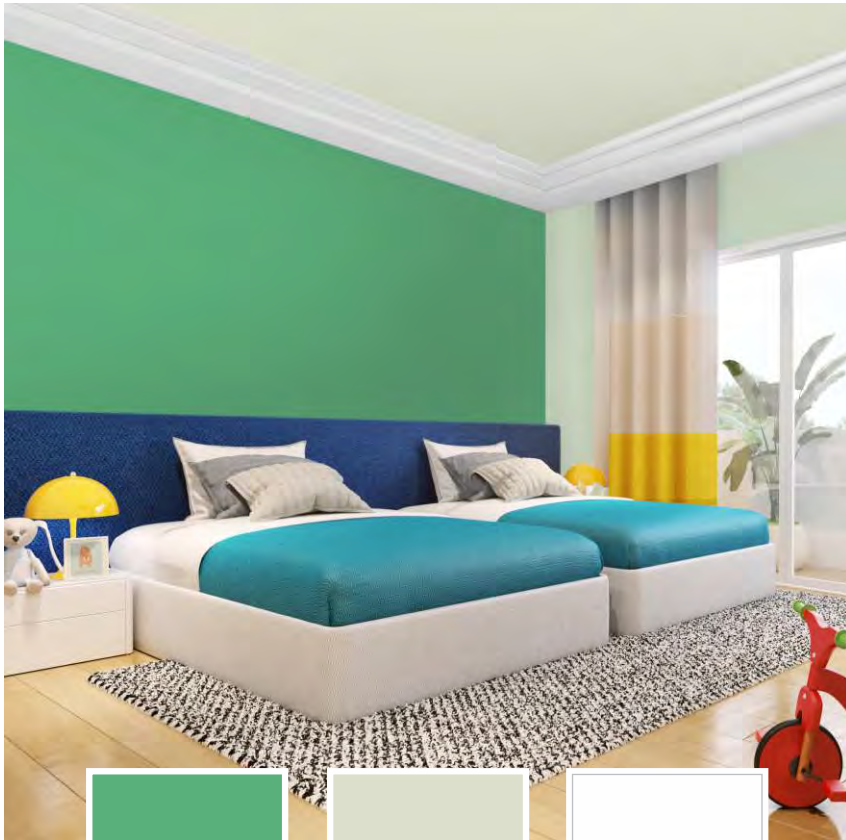

2412D Danish Blue

2019T Sunscape

2538D Serpentine

2604P Light Moss