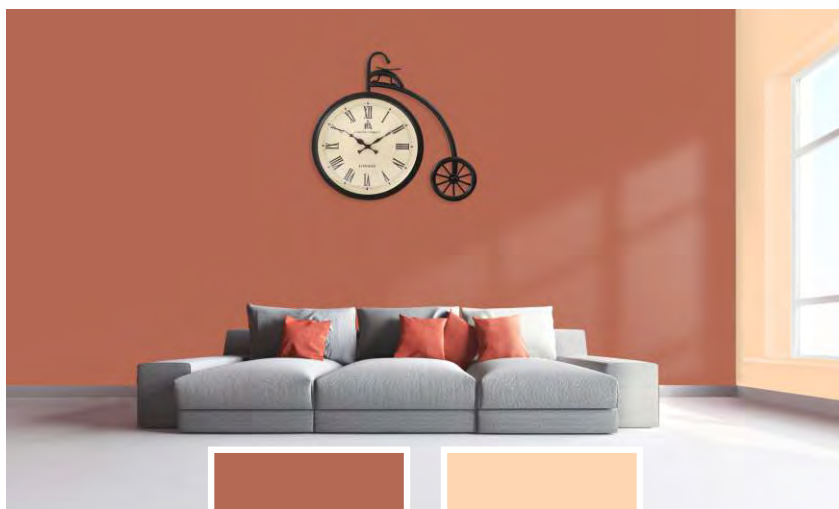

BED ROOM

LIVING SPACE

OTHER SPACE

20
21
22
23
24
25
26
27

KIDS ZONE