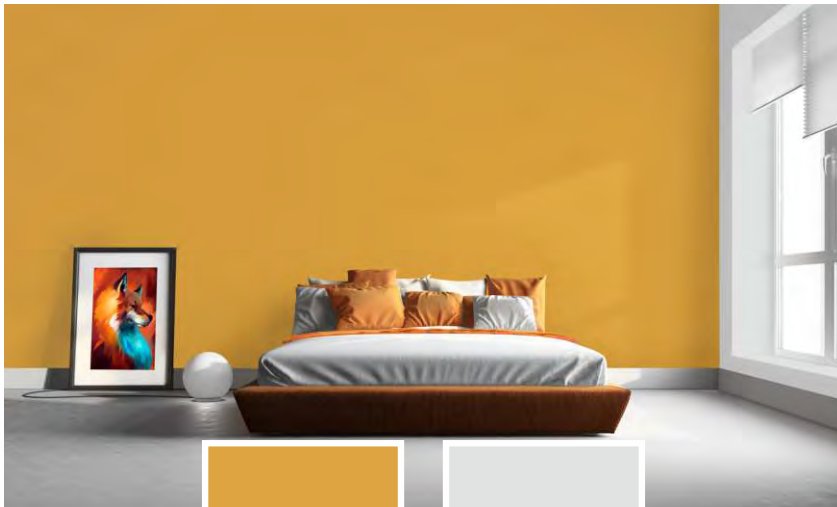

BED ROOM

- 04
- 05
- 06
- 07
- 08
- 09
- 10
- 11

LIVING SPACE

OTHER SPACE

KIDS ZONE