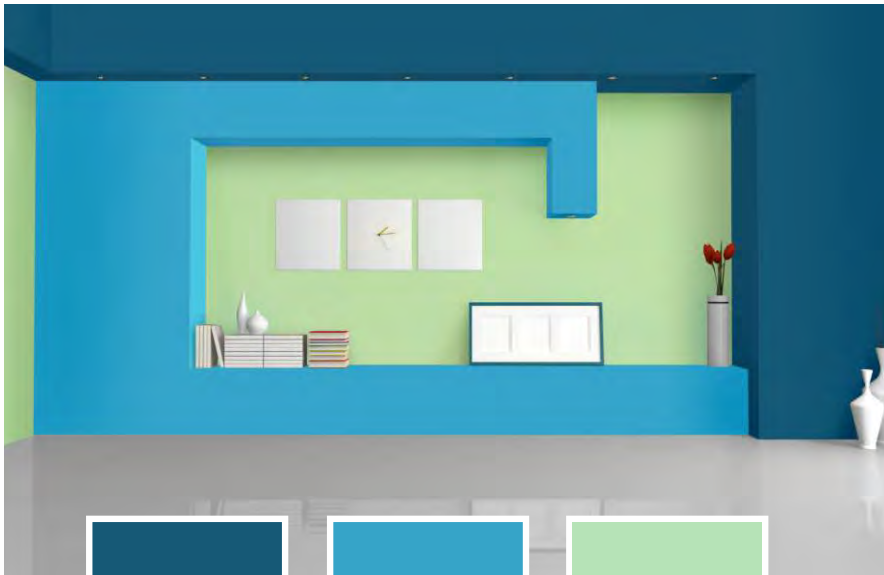

BED ROOM

LIVING SPACE

OTHER SPACE

- 20
- 21
- 22
- 23
- 24
- 25
- 26
- 27

KIDS ZONE