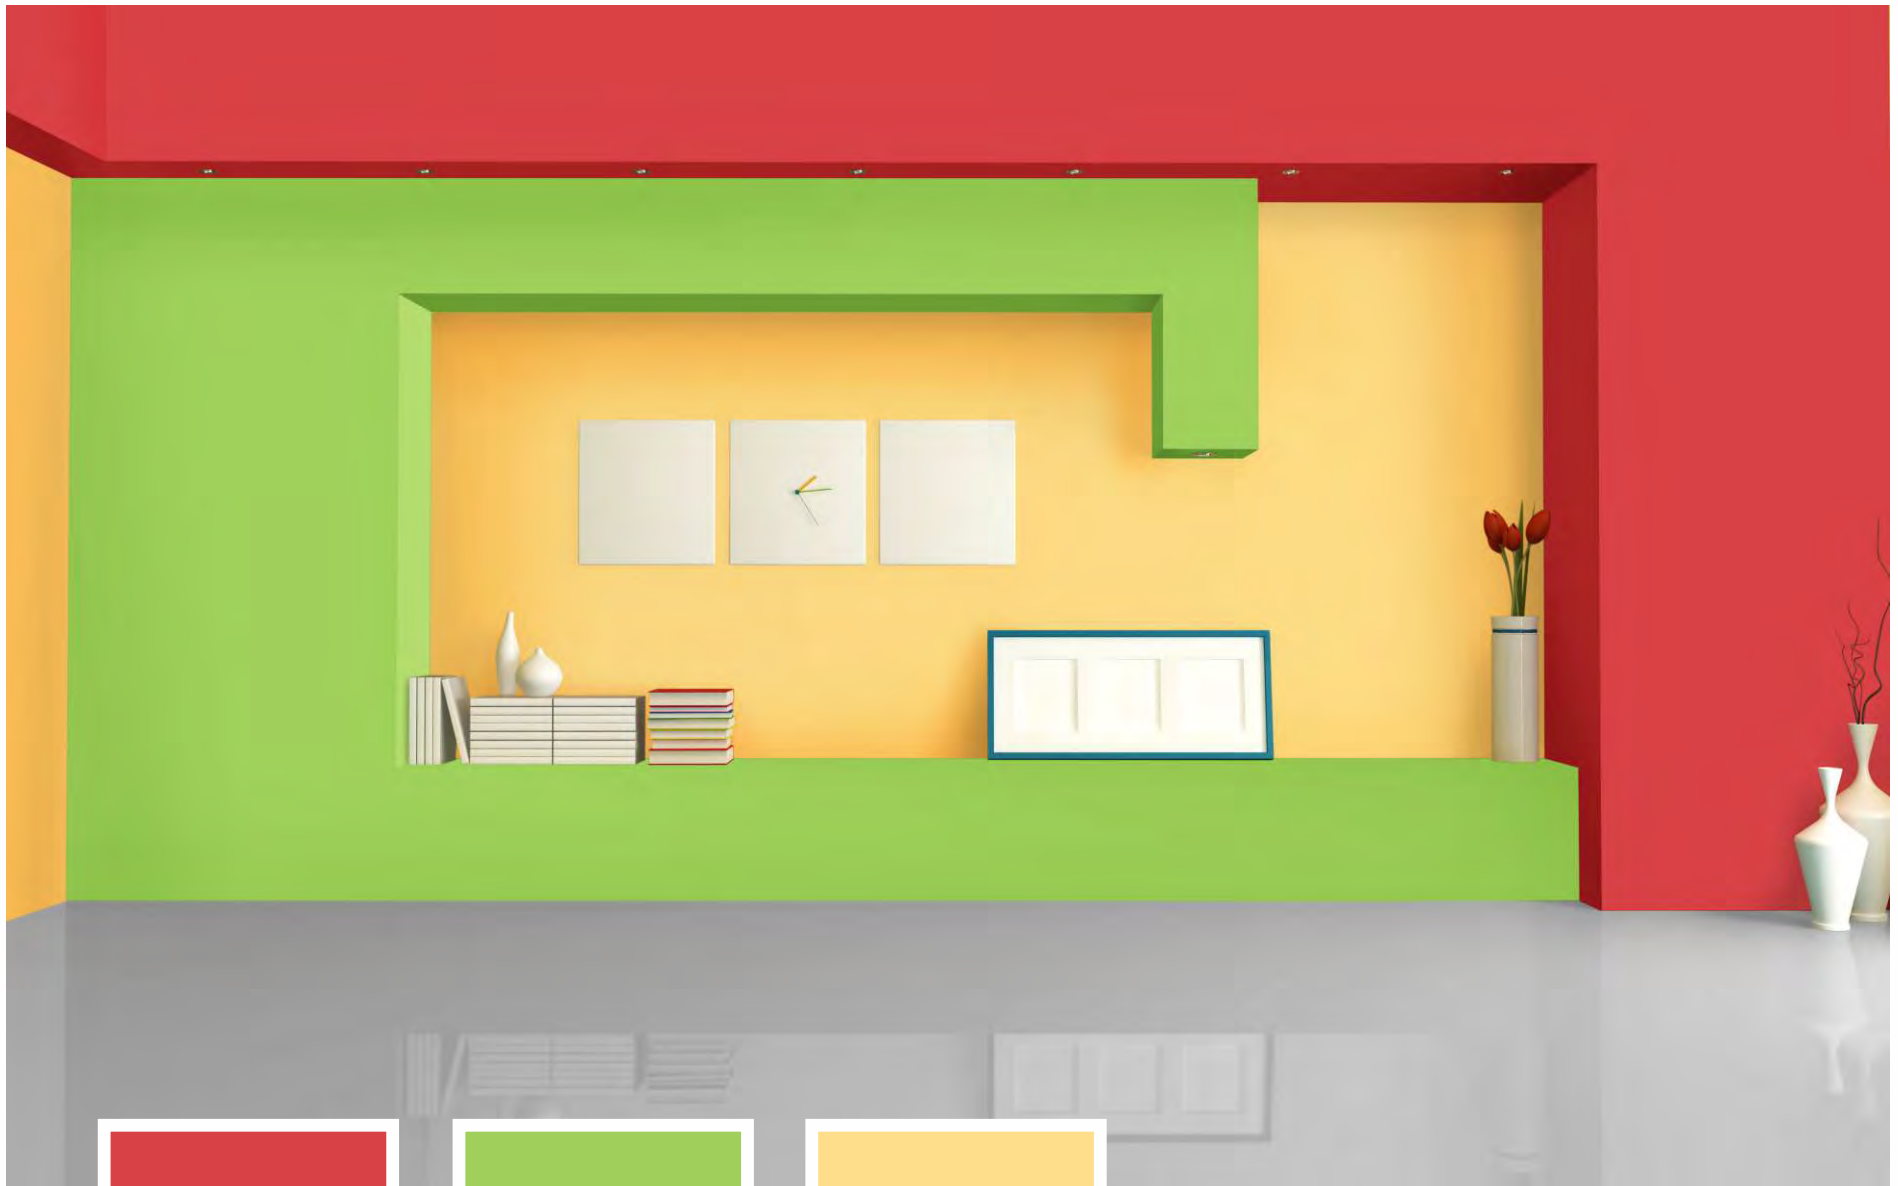

2189C Adventure