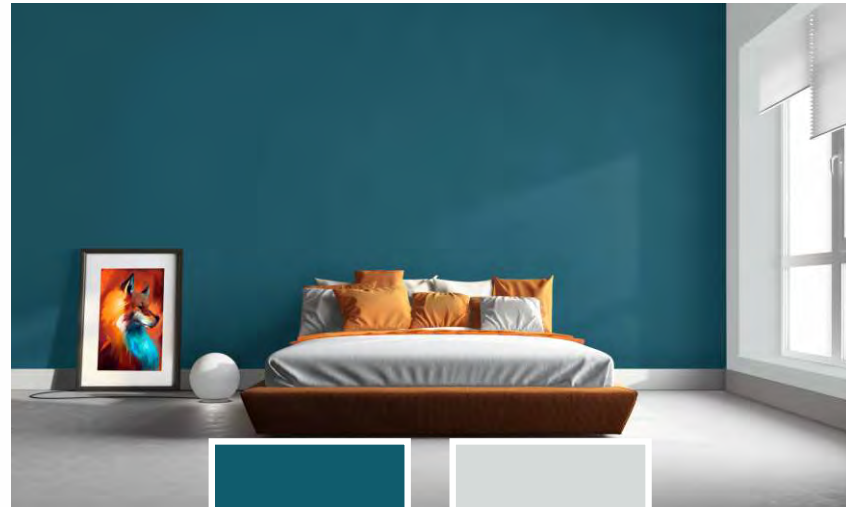

2455C Nordic Sea

2961P City Lights