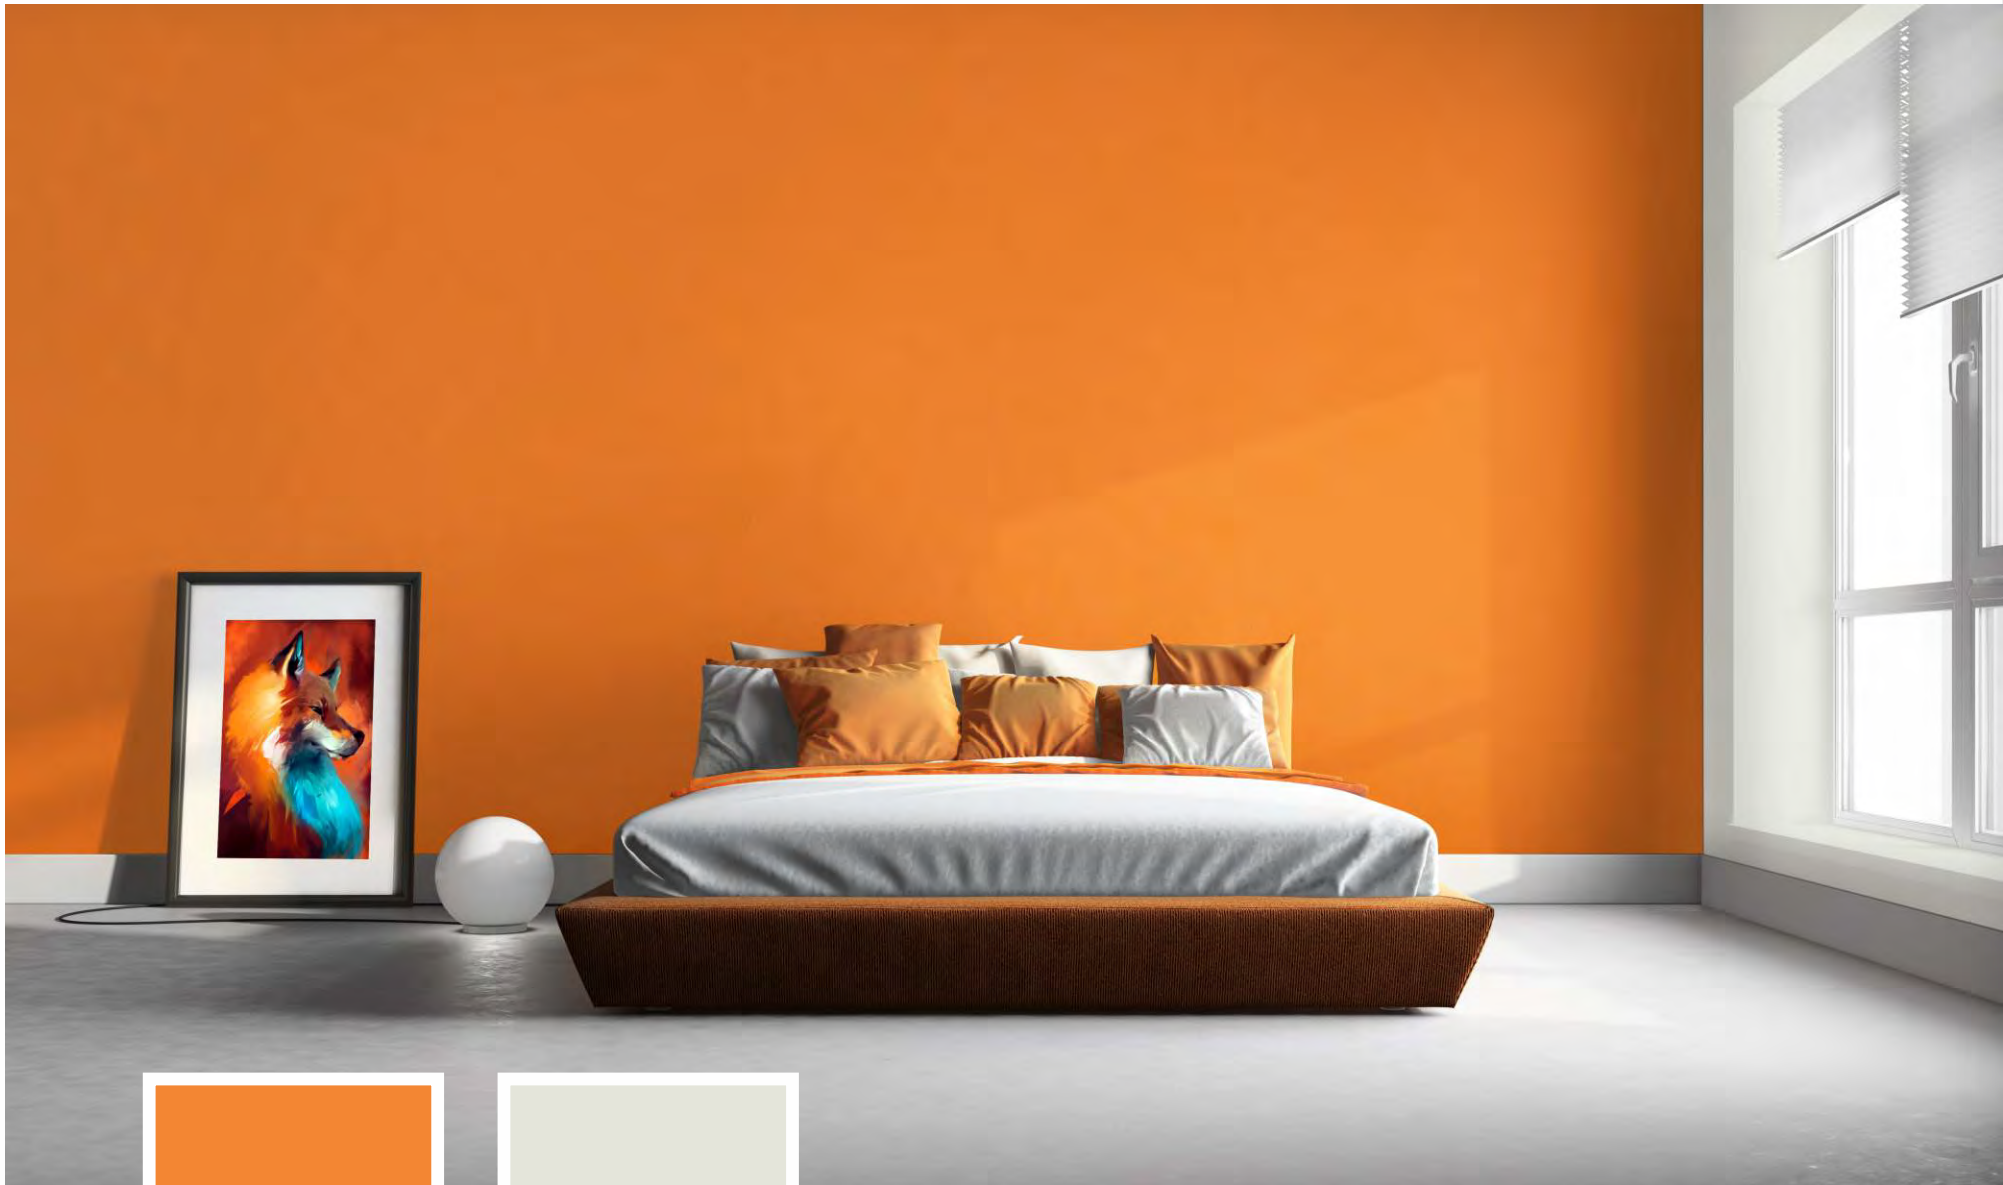

Shades shown in the booklet are for indication purposes only.
For actual shade please match the shade with our fandeck before tinting.