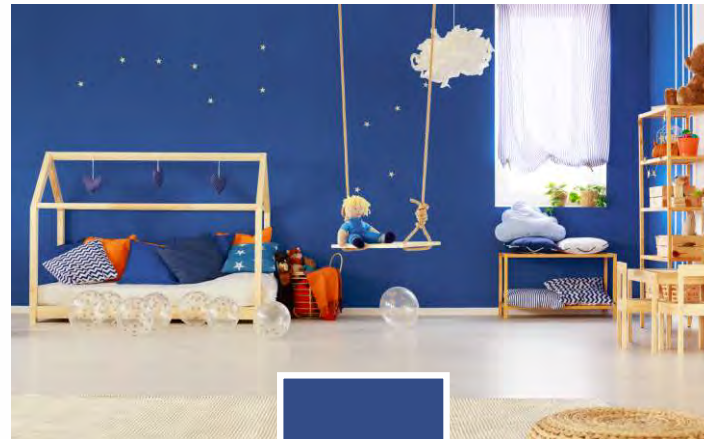

2371C Debonair

BED ROOM

LIVING SPACE

OTHER SPACE

KIDS ZONE

28

29

30

31